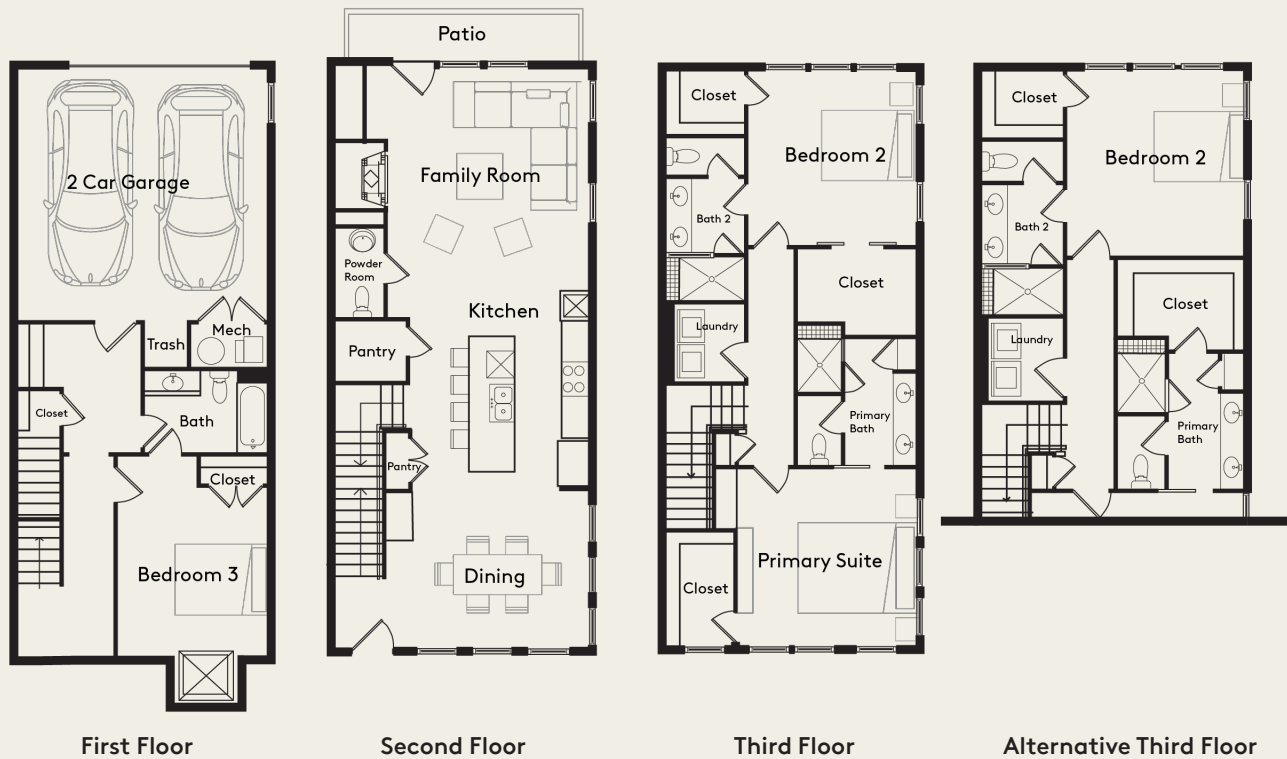

Madison Yards

by MONTE HEWETT

The Glenwood Plan B - Interior

3 bed, 3.5 bath, 2,300 SF

Buildings 4 & 6

MONTE
HEWETT

300 Gibson St
Atlanta, GA 30316

404 946 0320
madisonyards@evatlanta.com
ownmadisonyards.com

Madison Yards

by MONTE HEWETT

The Glenwood Plan B - Exterior

3 bed, 3.5 bath, 2,300 SF

Buildings 4 & 6

MONTE
HEWETT

300 Gibson St
Atlanta, GA 30316

404 946 0320
madisonyards@evatlanta.com
ownmadisonyards.com