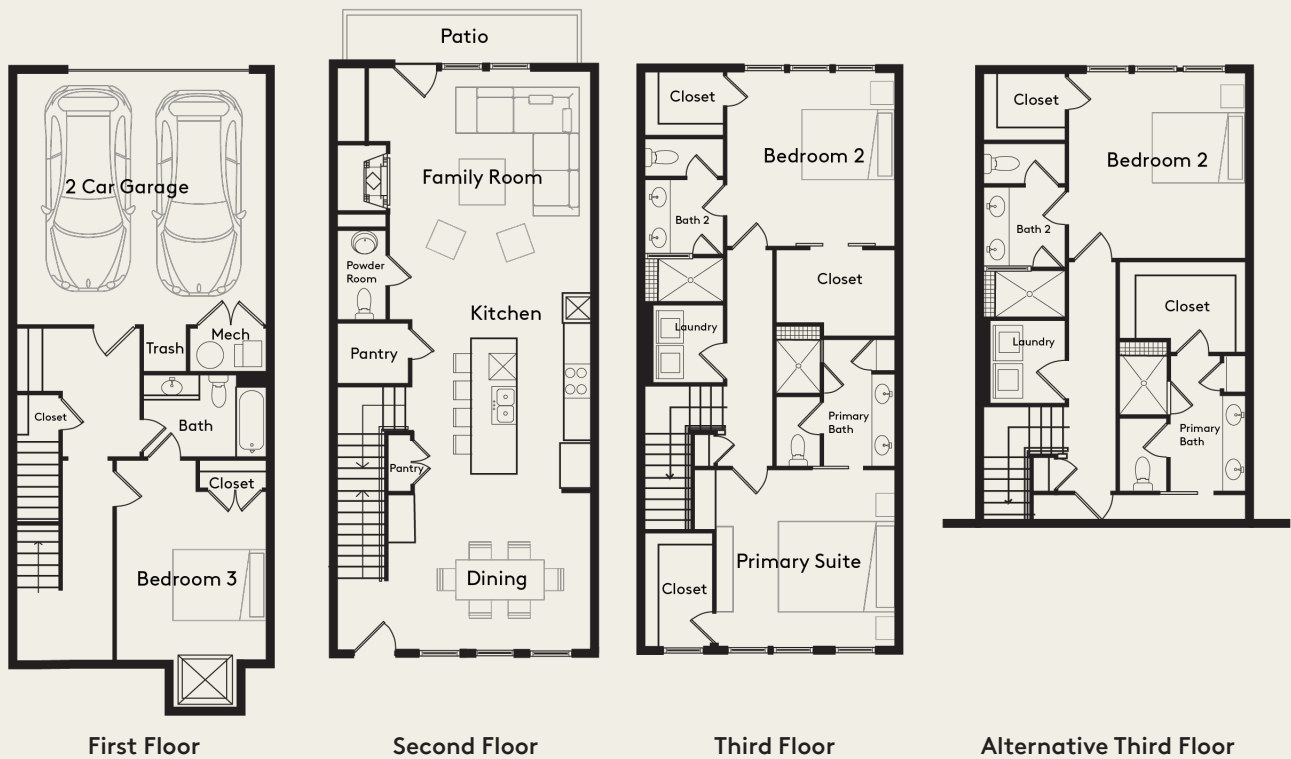

Madison Yards

by MONTE HEWETT

The Glenwood Plan A - Exterior

3 bed, 3.5 bath, 2,300 SF

Buildings 1, 3 & 5

MONTE
HEWETT

300 Gibson St
Atlanta, GA 30316

404 946 0320
madisonyards@evatlanta.com
ownmadisonyards.com

Madison Yards

by MONTE HEWETT

The Glenwood Plan B - Interior

3 bed, 3.5 bath, 2,300 SF

Buildings 4 & 6

MONTE
HEWETT

300 Gibson St
Atlanta, GA 30316

404 946 0320
madisonyards@evatlanta.com
ownmadisonyards.com

Madison Yards

by MONTE HEWETT

The Glenwood Plan B - Exterior

3 bed, 3.5 bath, 2,300 SF

Buildings 4 & 6

MONTE
HEWETT

300 Gibson St
Atlanta, GA 30316

404 946 0320
madisonyards@evatlanta.com
ownmadisonyards.com