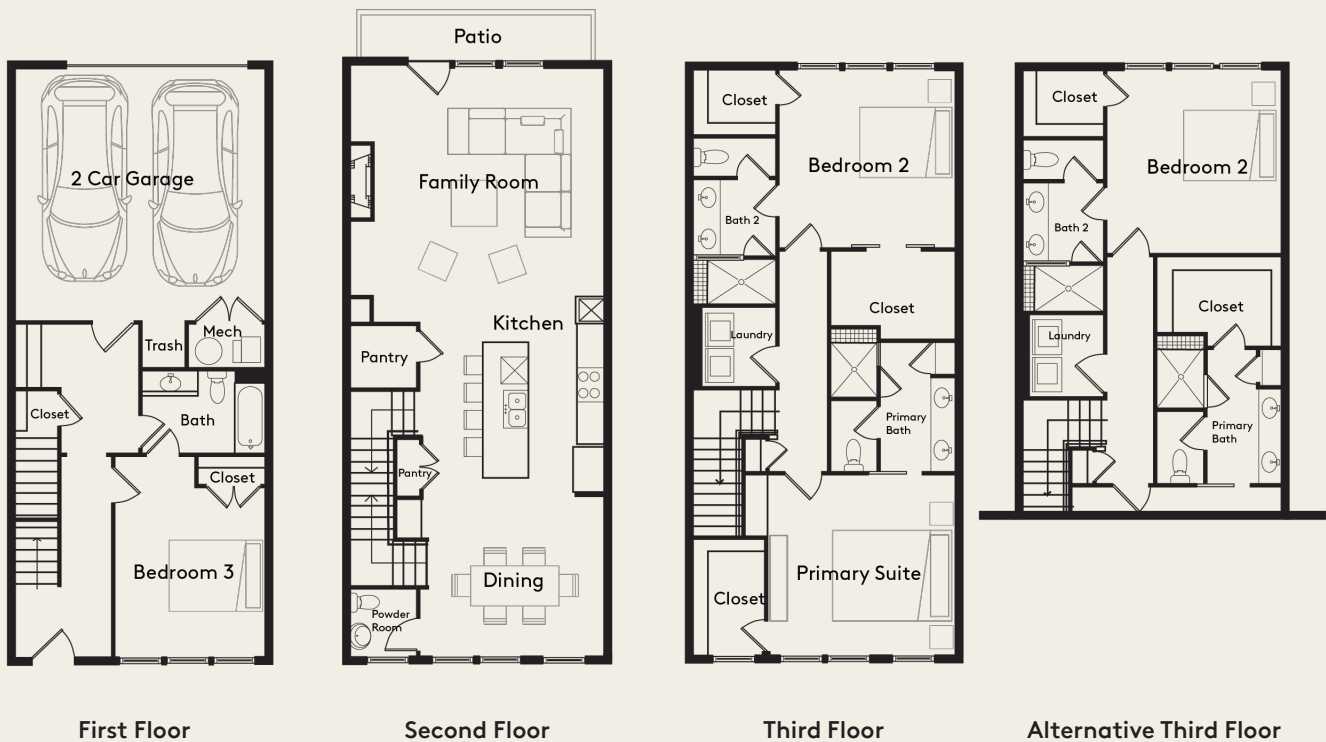

Madison Yards

by MONTE HEWETT

The Glenwood Plan A - Interior

3 bed, 3.5 bath, 2,300 SF

Buildings 1, 3 & 5

MONTE
HEWETT

300 Gibson St
Atlanta, GA 30316

404 946 0320
madisonyards@evatlanta.com
ownmadisonyards.com

Madison Yards

by MONTE HEWETT

The Glenwood Plan A - Exterior

3 bed, 3.5 bath, 2,300 SF

Buildings 1, 3 & 5

MONTE
HEWETT

300 Gibson St
Atlanta, GA 30316

404 946 0320
madisonyards@evatlanta.com
ownmadisonyards.com

Madison Yards

by MONTE HEWETT

The Glenwood Plan B - Interior

3 bed, 3.5 bath, 2,300 SF

Buildings 4 & 6

MONTE
HEWETT

300 Gibson St
Atlanta, GA 30316

404 946 0320
madisonyards@evatlanta.com
ownmadisonyards.com