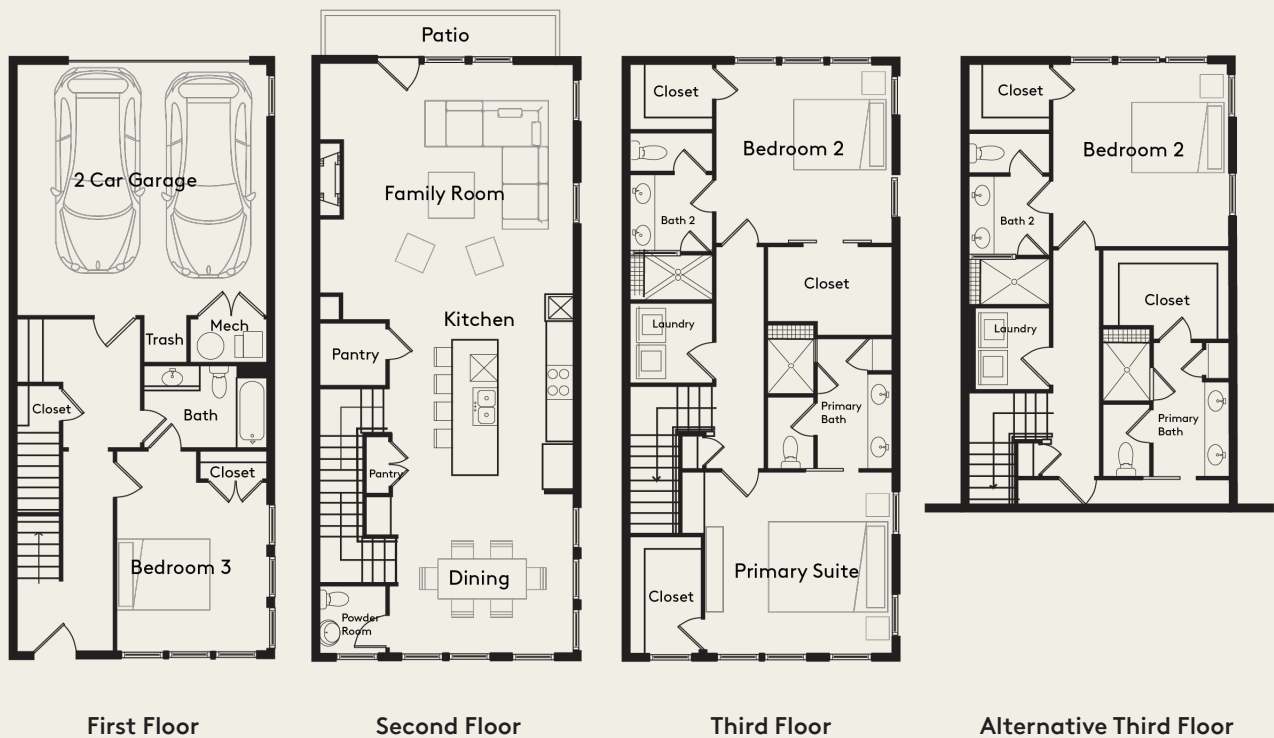

Madison Yards

by MONTE HEWETT

The Glenwood Plan A - Interior

3 bed, 3.5 bath, 2,300 SF

Buildings 1, 3 & 5

MONTE
HEWETT

300 Gibson St
Atlanta, GA 30316

404 946 0320
madisonyards@evatlanta.com
ownmadisonyards.com

Madison Yards

by MONTE HEWETT

The Glenwood Plan A - Exterior

3 bed, 3.5 bath, 2,300 SF

Buildings 1, 3 & 5

MONTE
HEWETT

300 Gibson St
Atlanta, GA 30316

404 946 0320
madisonyards@evatlanta.com
ownmadisonyards.com

Madison Yards

by MONTE HEWETT

The Glenwood Plan B - Interior

3 bed, 3.5 bath, 2,300 SF

Buildings 4 & 6

MONTE
HEWETT

300 Gibson St
Atlanta, GA 30316

404 946 0320
madisonyards@evatlanta.com
ownmadisonyards.com